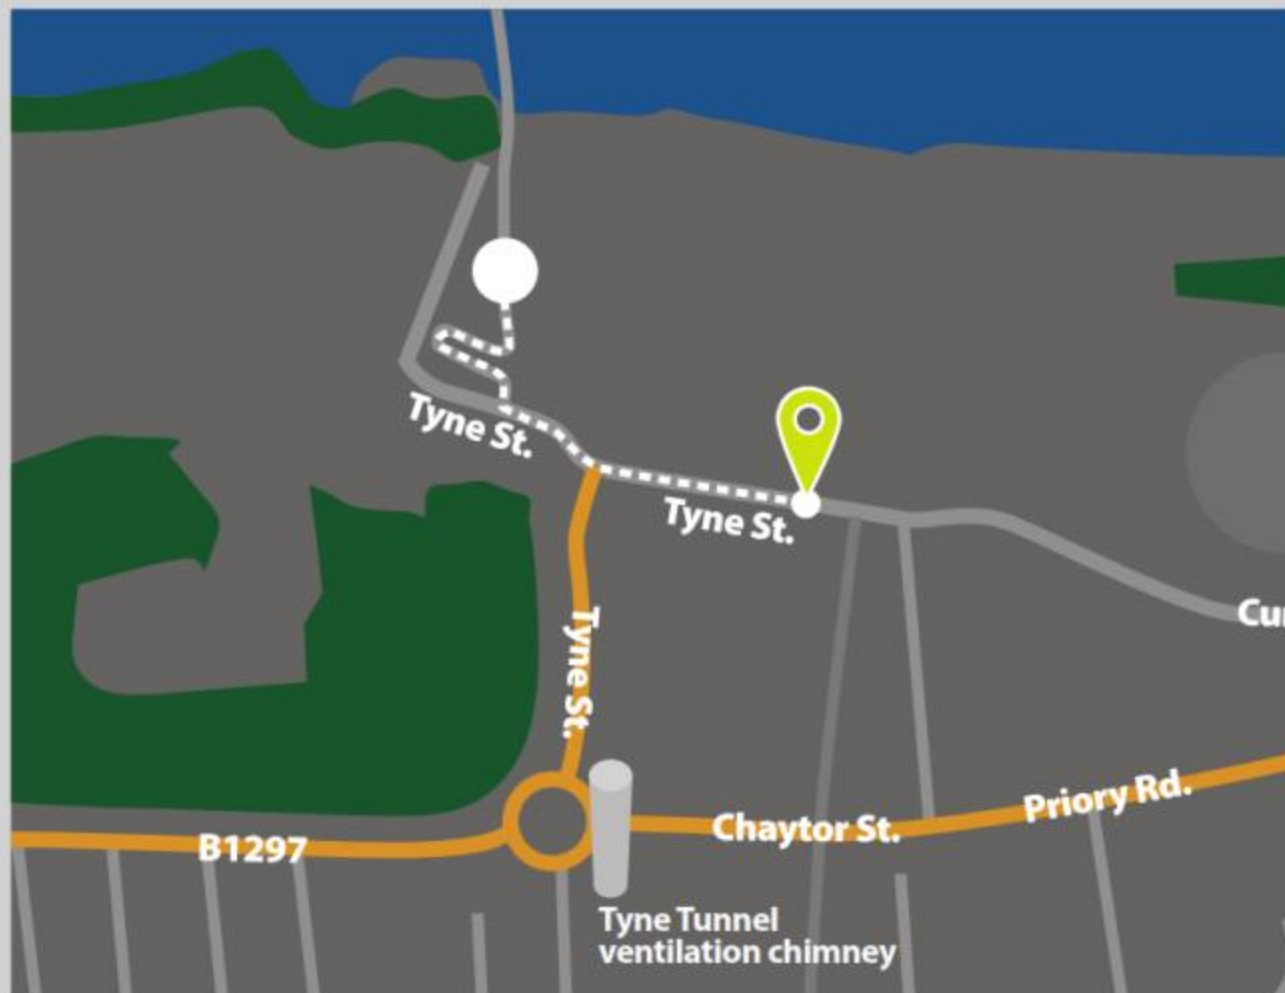

 pick-up point

Existing tunnel entrance in relation to pick-up point

North: Tyne View Terrace, Howdon

 pick-up point

 
Existing tunnel entrance in relation to pick-up point

South: Tyne Street, Jarrow