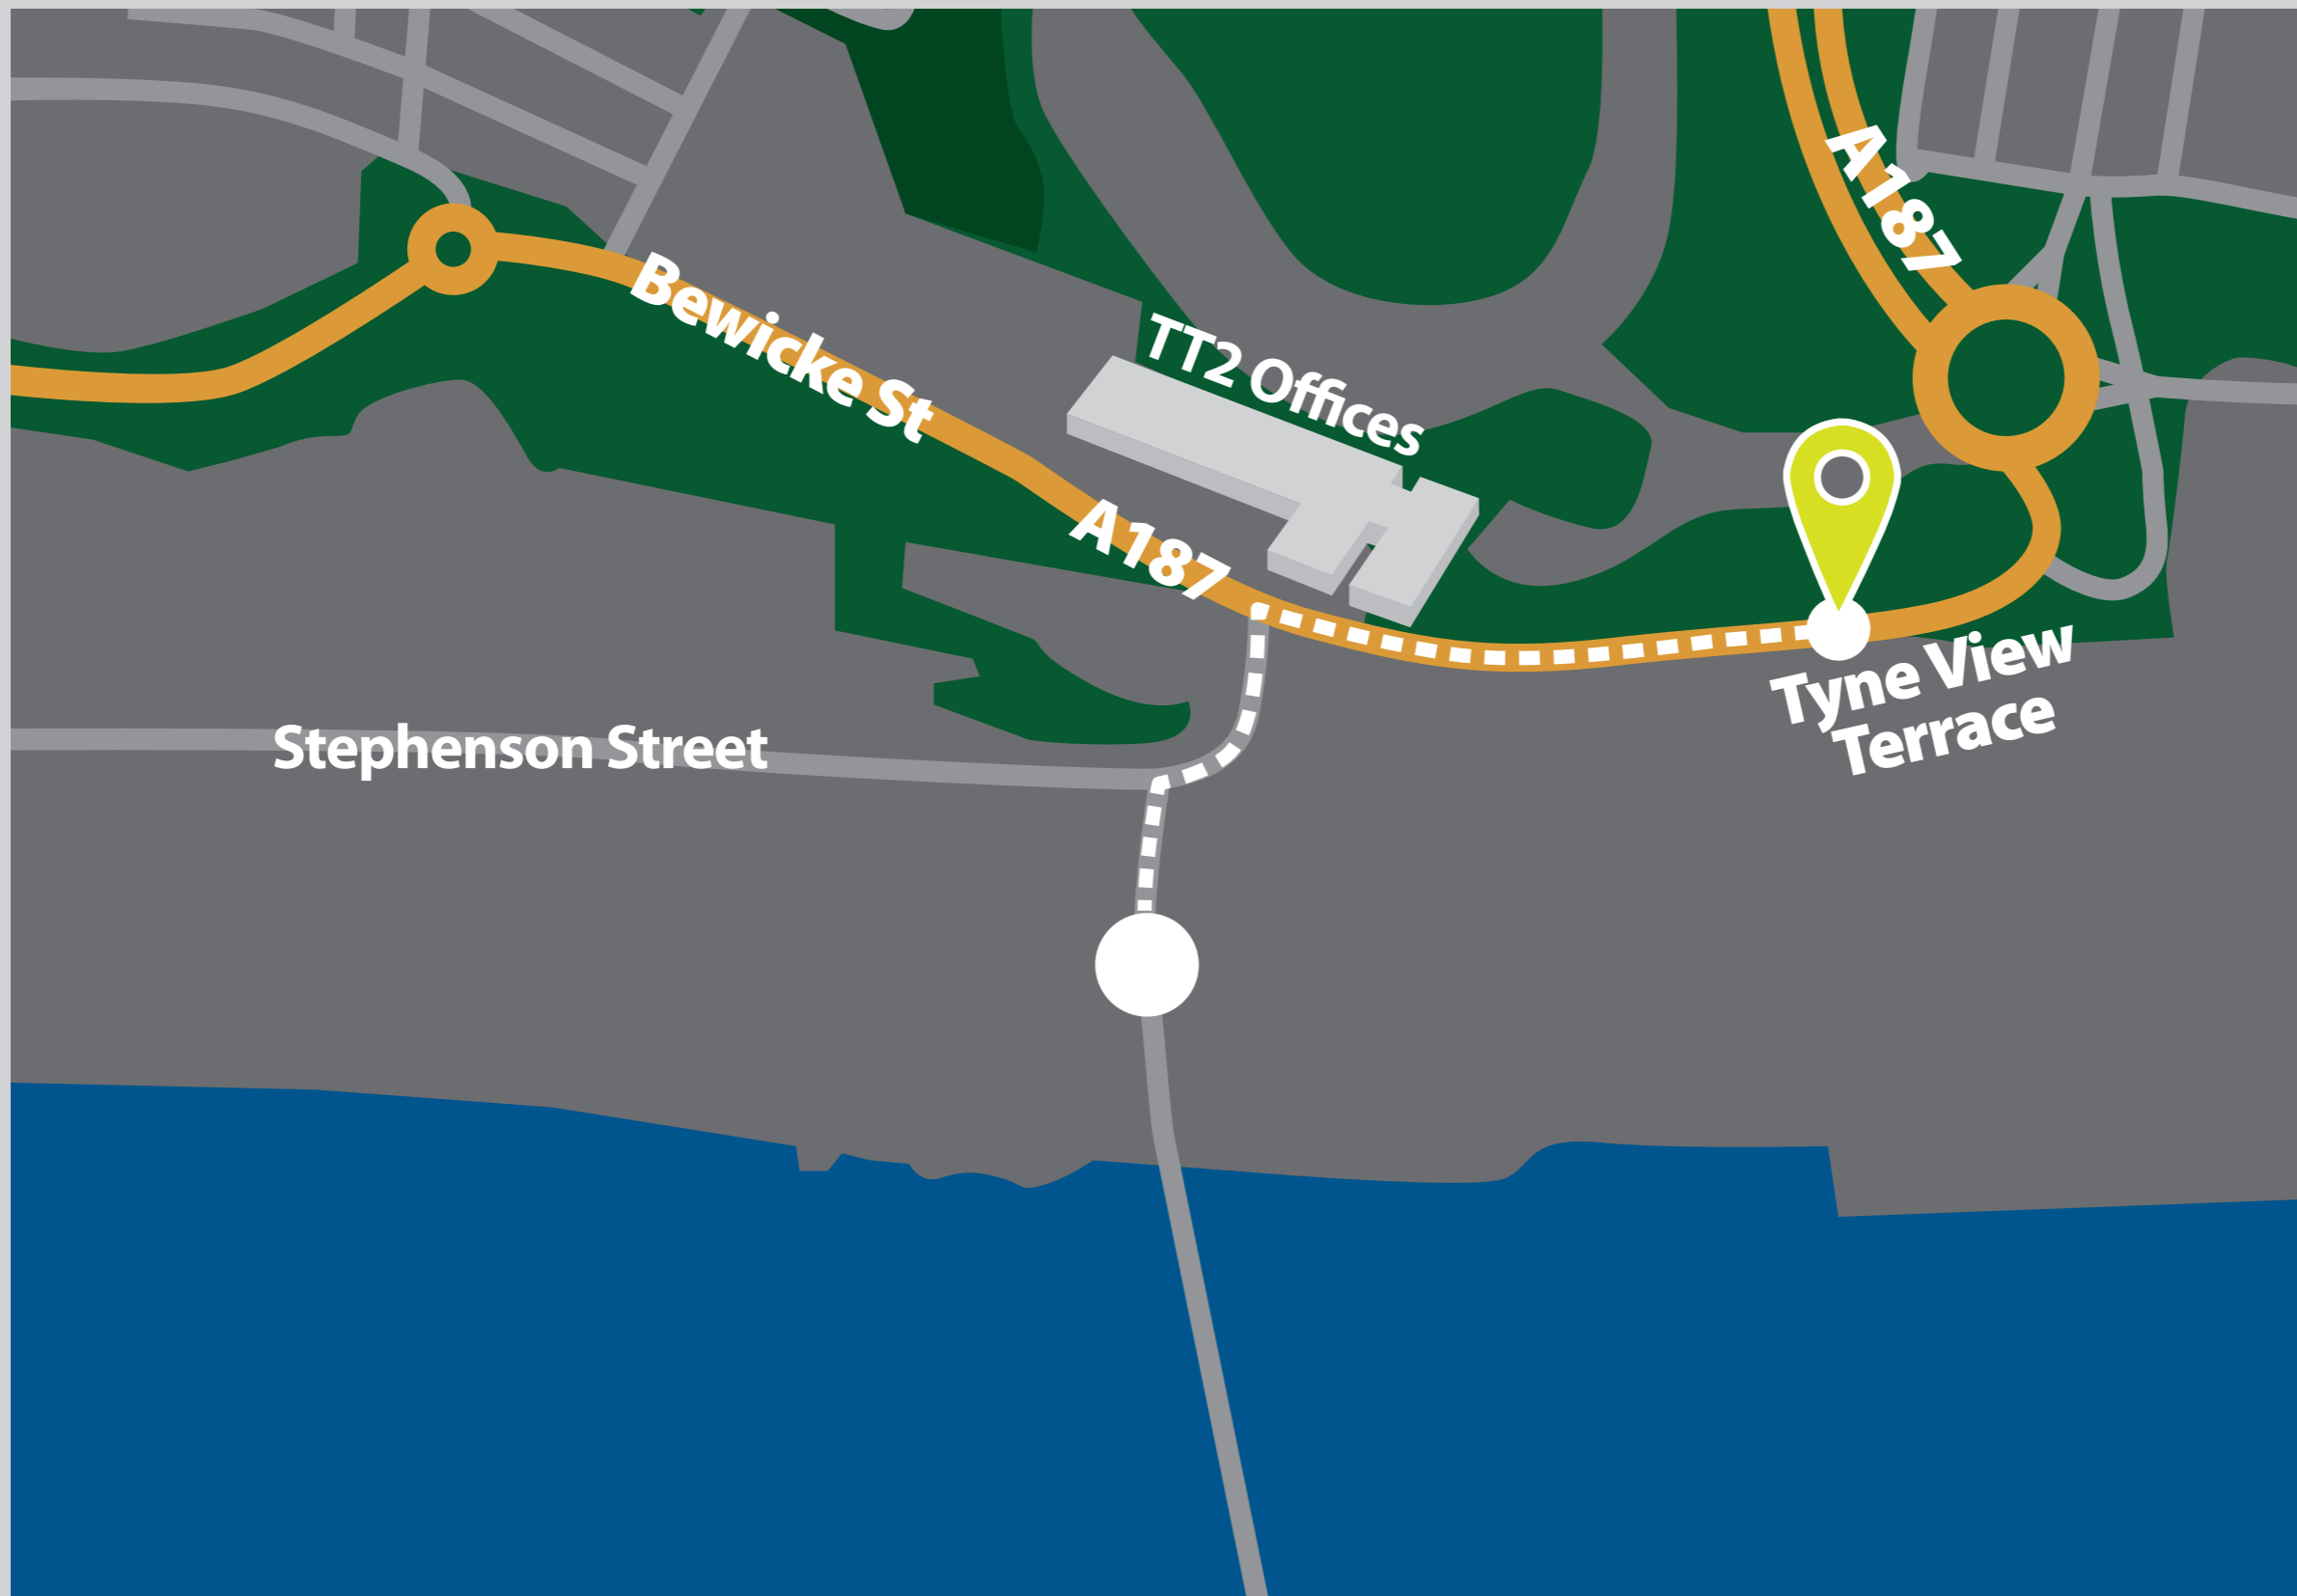

📍 Shuttle bus pick-up points

● ——— 📍
Existing tunnel entrance in relation to pick-up point

North: Tyne View Terrace, Howdon

Shuttle bus pick-up points

South: Tyne Street, Jarrow