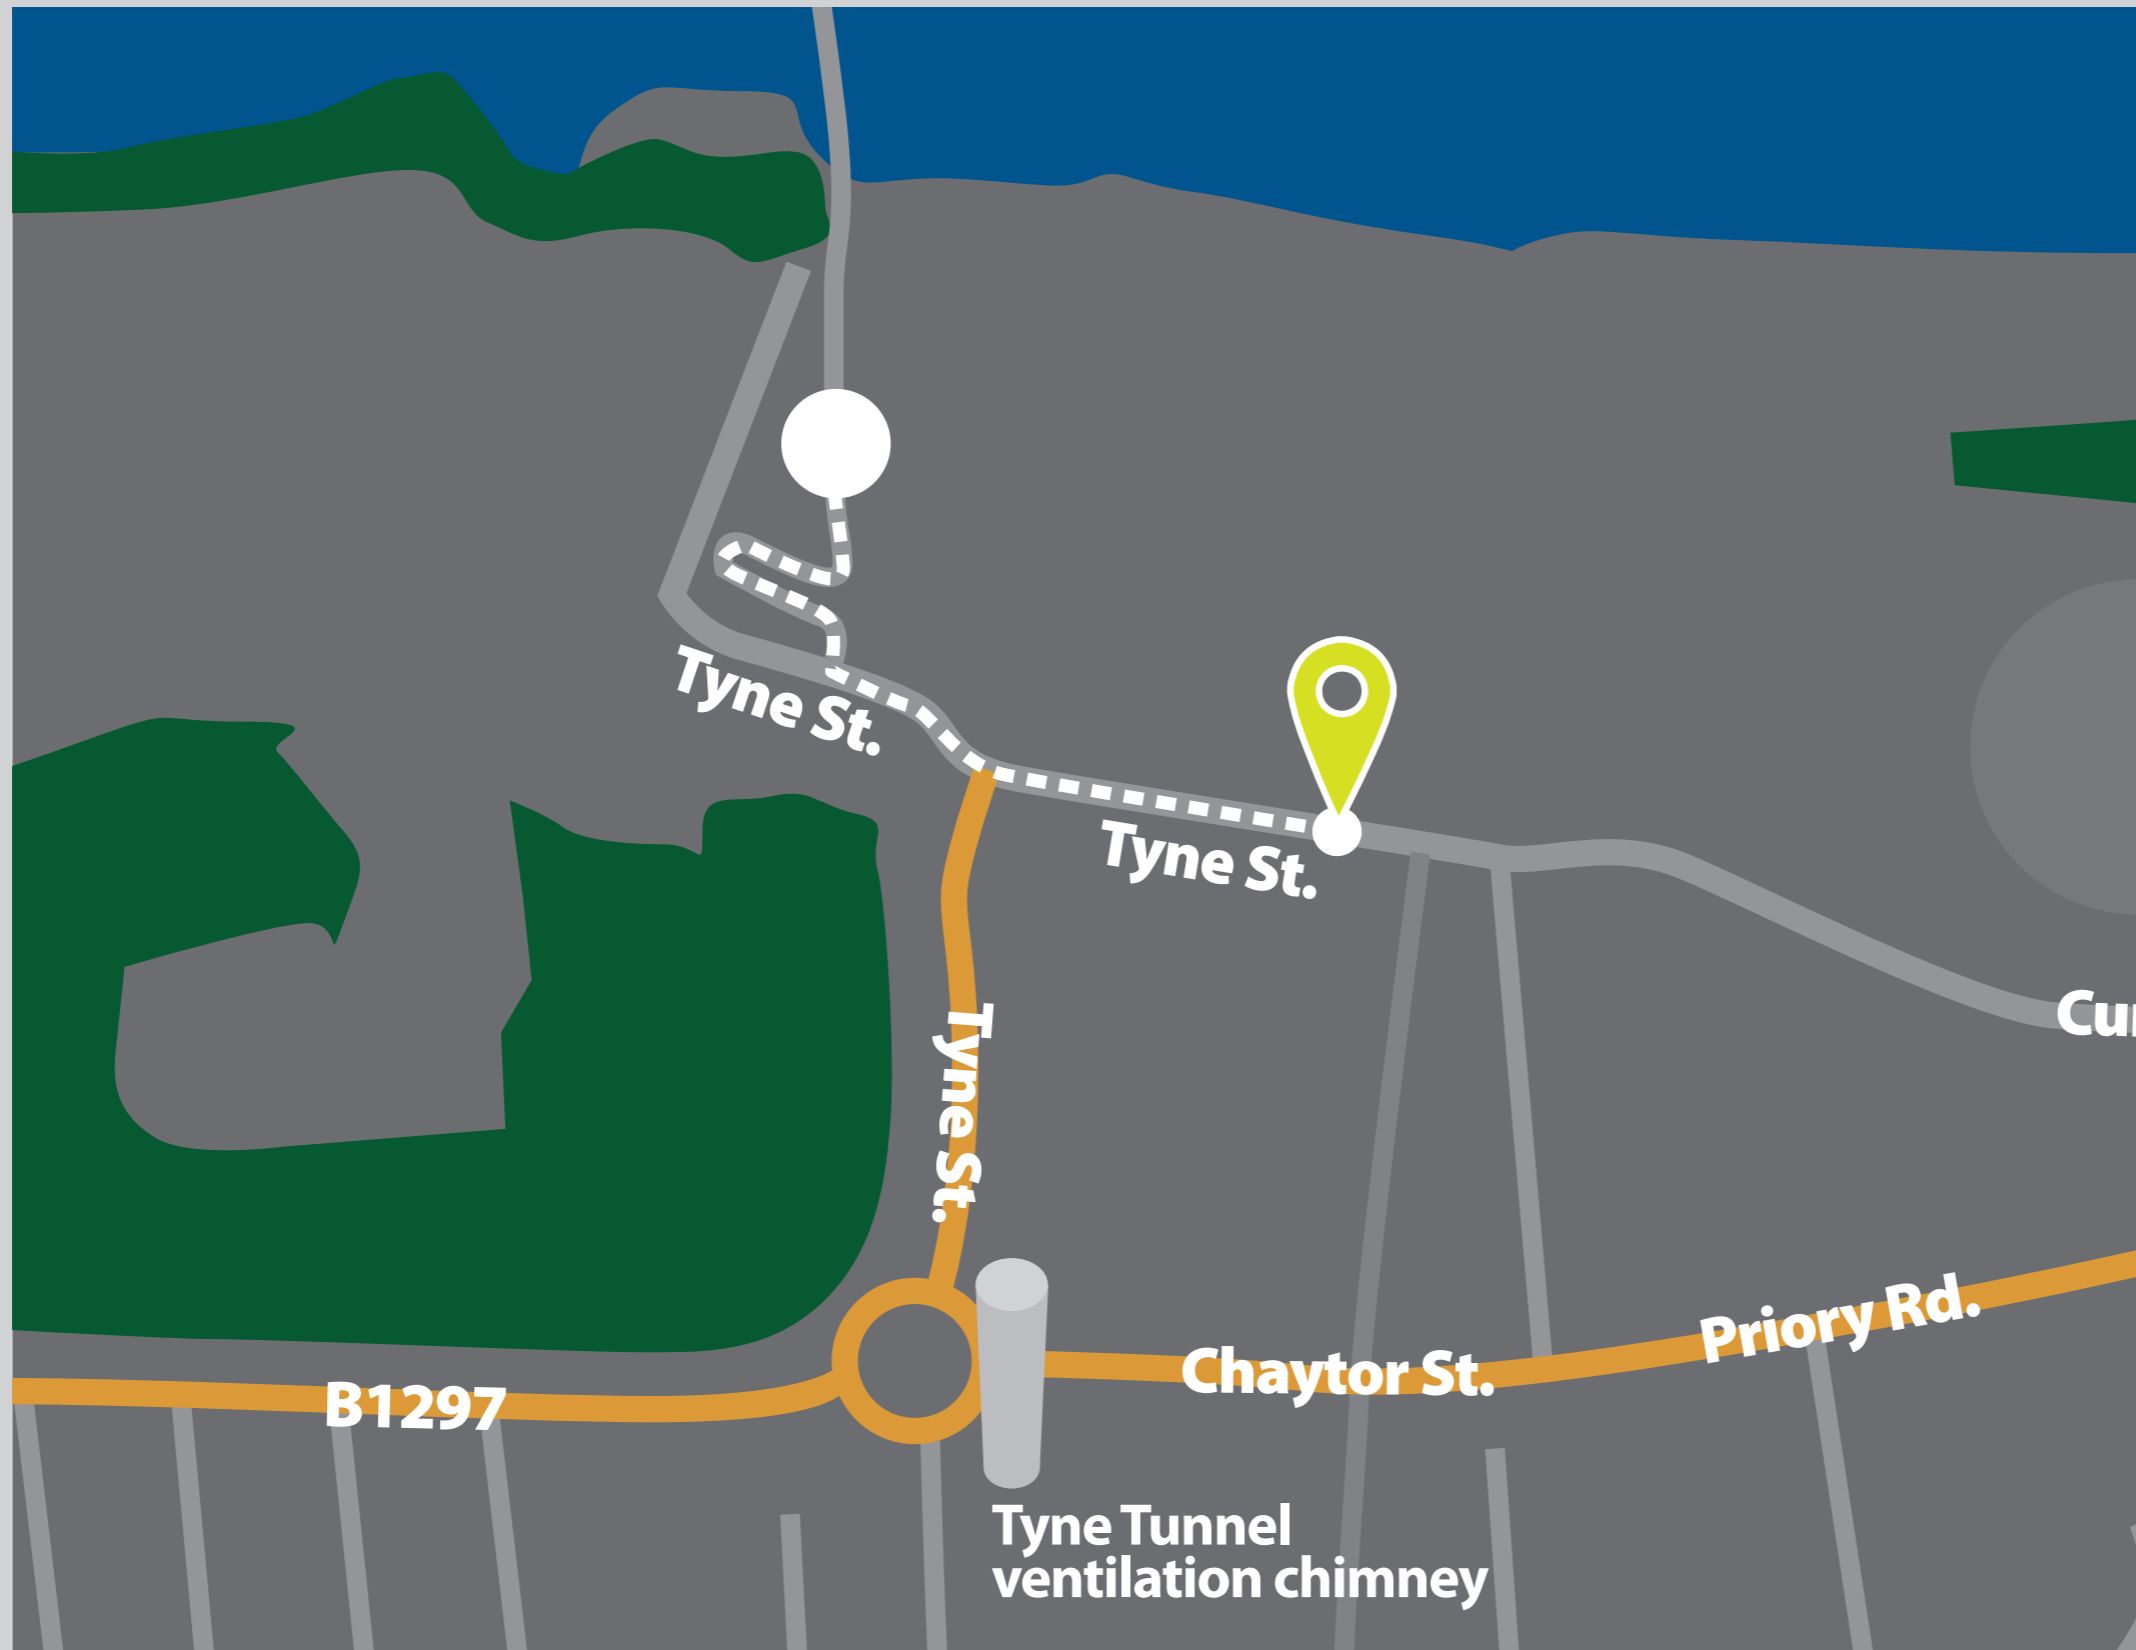

📍 Shuttle bus pick-up points

● ——— 📍
Existing tunnel entrance in relation to pick-up point

North: Tyne View Terrace, Howdon

Shuttle bus pick-up points

South: Tyne Street, Jarrow